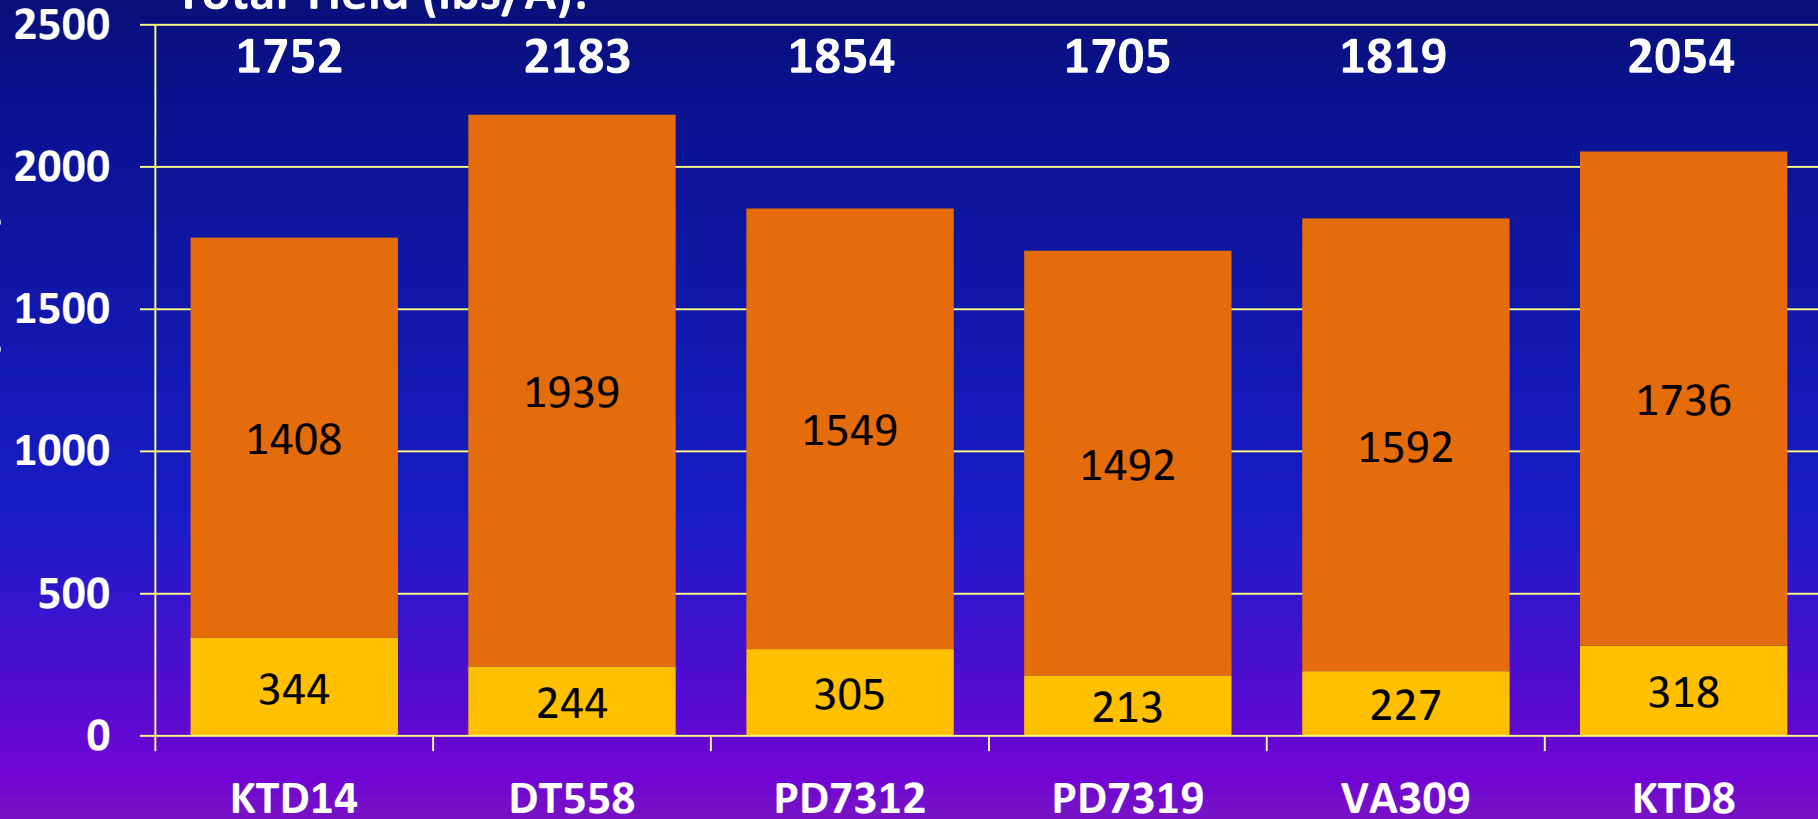

# 2016 Dark Air-Cured On-Farm Variety Trial

## Mike Edge Farm – Daviess Co., KY - Yield

LSD (0.10) =      116      149      193 (total)  
■ Lug   ■ Leaf

Total Yield (lbs/A):

Average total yield for trial: 1895 lbs/A

## Mike Edge Farm – Daviess Co., KY – Quality Score

LSD (0.10) = 0.5

■ Quality (1-5, 5 best)