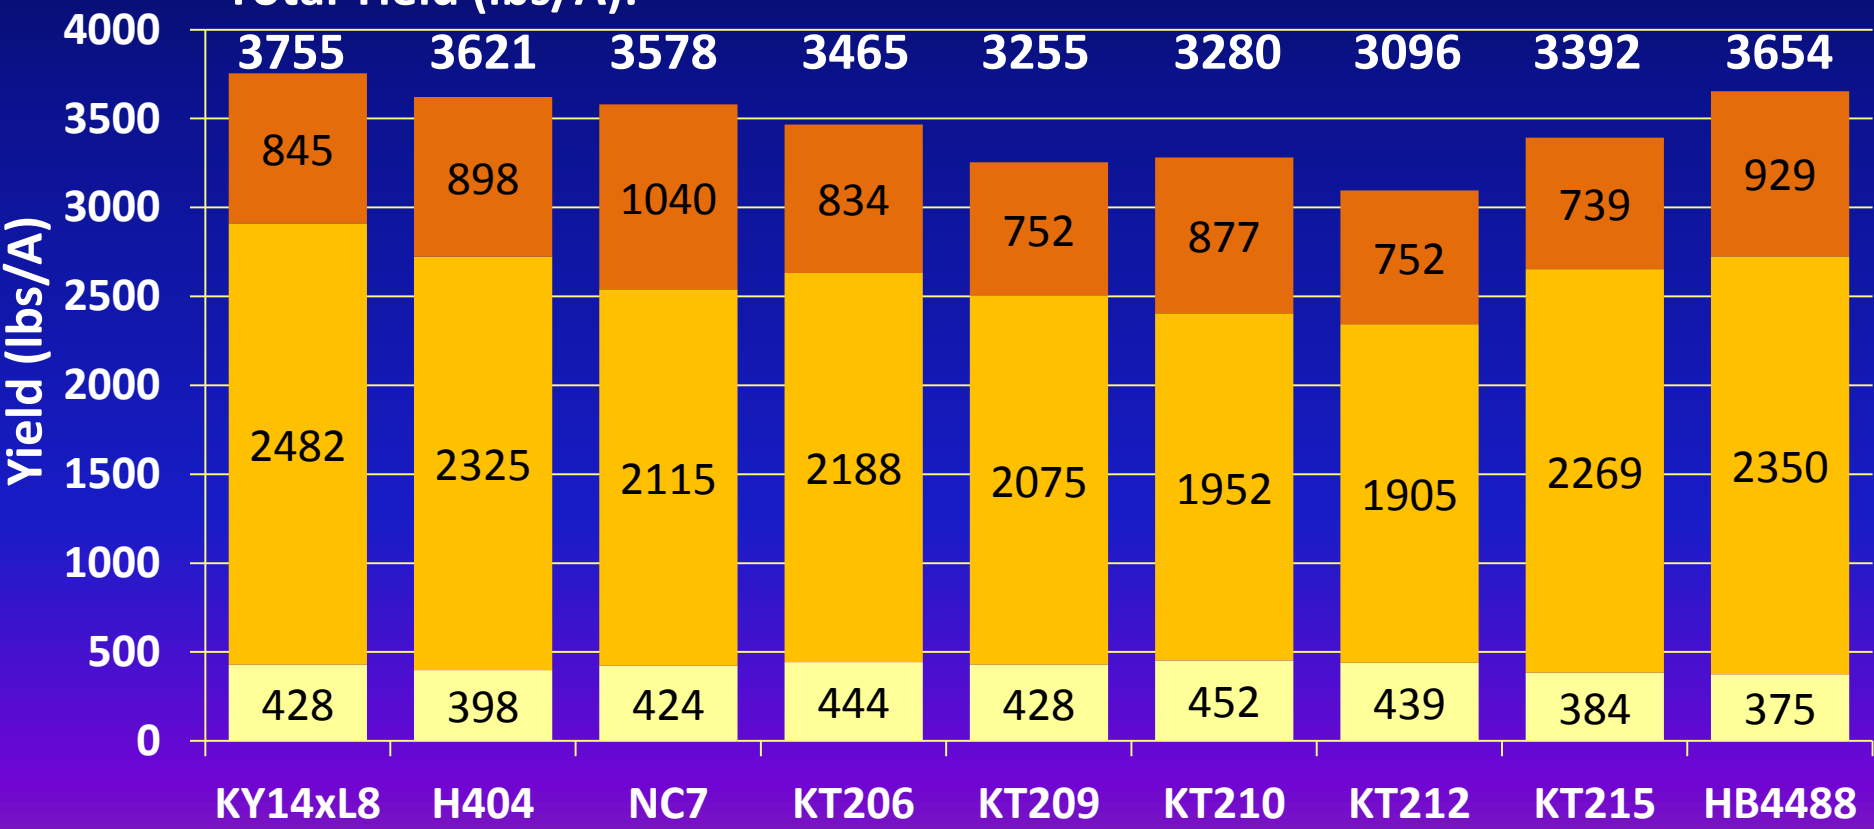

2015 Burley On-Farm Variety Trial

Ben Alvey Farm – Daviess Co., KY

- Trial set early June
 - 40" x 22" = 7128 plants/A
- Harvested September
- Stripped December 10
- 9 variety entries:
 - KY 14xL8
 - H404
 - NC 7
 - KT 206
 - KT 209
 - KT 210
 - KT 212
 - KT 215
 - HB 4488

2015 Burley On-Farm Variety Trial

Ben Alvey Farm – Daviess Co., KY

LSD (0.10) = 114 360 134 420 (total)

■ Flyings ■ Leaf ■ Tips

Total Yield (lbs/A):

Average total yield for trial: 3455 lbs/A